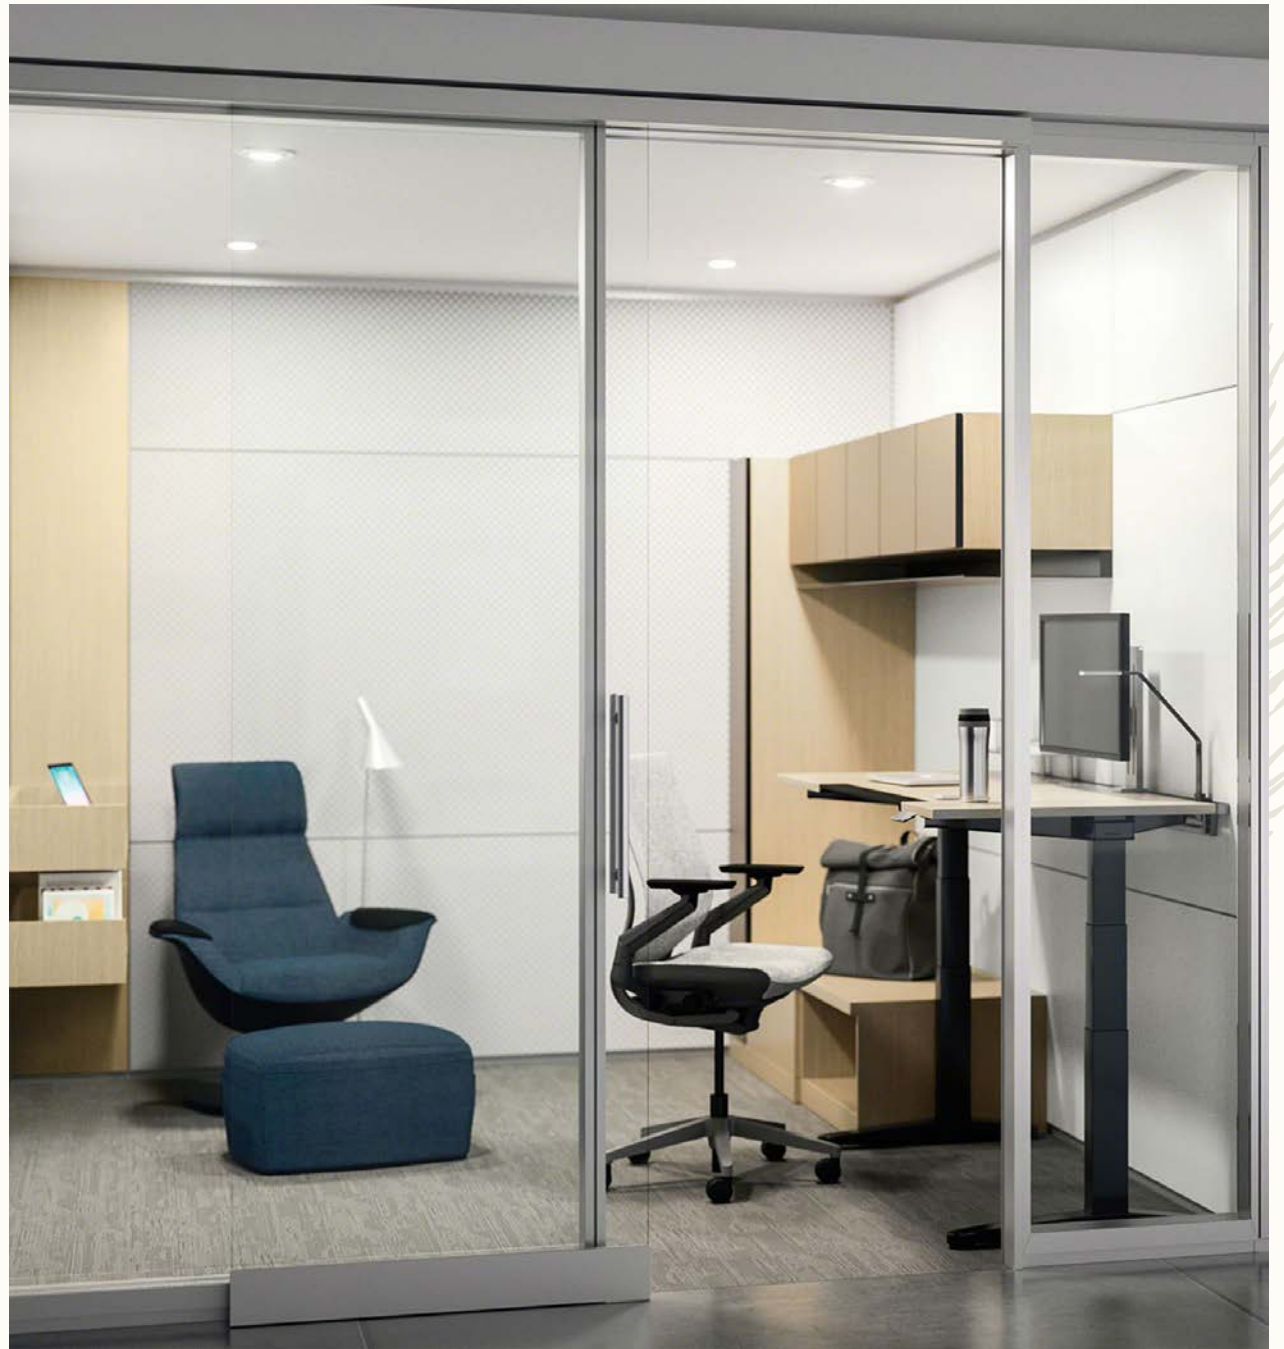

Migration

With adjustable desk height you can change the desk position as you work, so you can have a productive and healthy day at work, whether you want to sit or stand!