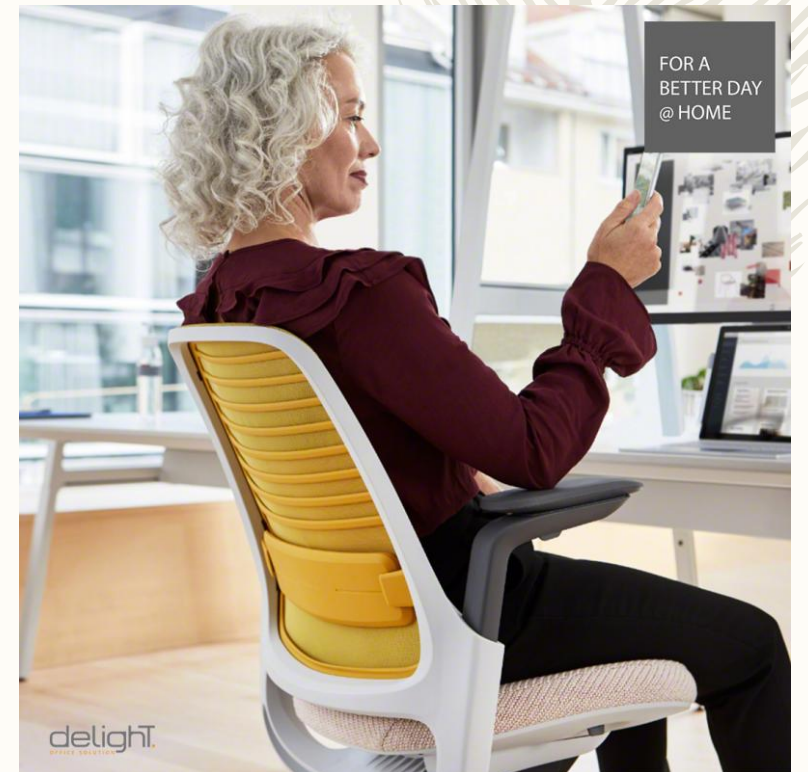

Delight Home Office

FOR A
BETTER DAY
@ HOME

delight.
OFFICE SOLUTION

Gesture office chair

The first office chair carefully designed to support your daily interaction with technology, inspired by the movements of human bodies - created to support your daily work.

Series 1

There are a variety of different body types in every office, shouldn't your chairs support every single one of them? Steelcase task chair Series 1 does just that, offering working spaces around the world the comfort and ergonomomy they deserve.

delight.
OFFICE SOLUTION

Leap

Leap is probably the most ergonomic and perfectly sculpted chair in the world. Numerous tests have shown it reduces lower back pain, discomfort and musculoskeletal disorders, meaning you will be able to sit and be productive for a longer time.

FOR A
BETTER DAY
@ HOME

delight.
OFFICE SOLUTION

Silq

SILQ chair was crafted to follow your body posture, with multiple innovative functional sections tailored for the human body.

With SILQ every day is game day!