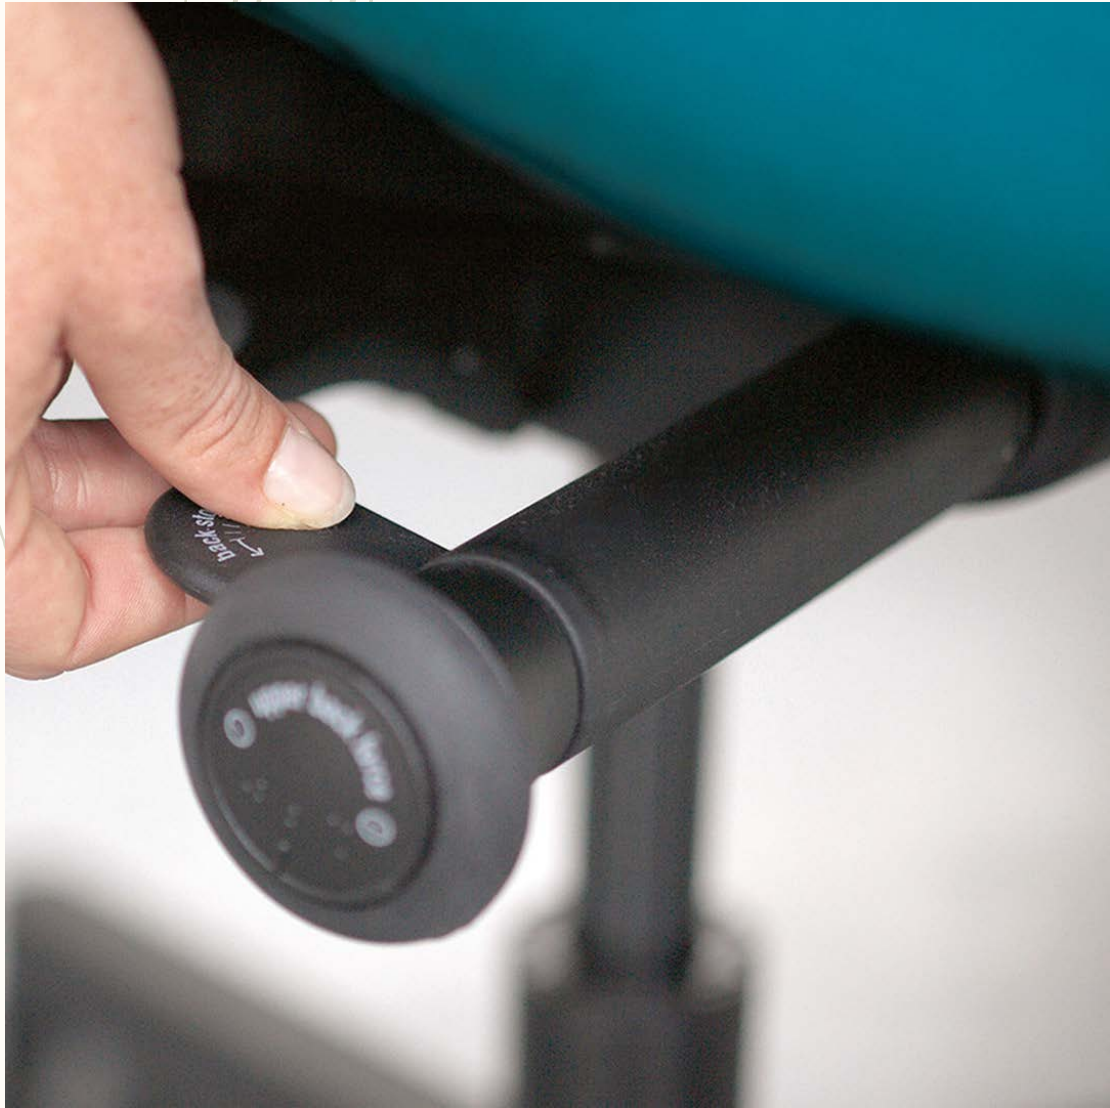

delight.
OFFICE SOLUTION

Leap

Leap is probably the most ergonomic and perfectly sculpted chair in the world. Numerous tests have shown it reduces lower back pain, discomfort and musculoskeletal disorders, meaning you will be able to sit and be productive for a longer time.