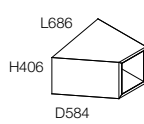

Statement of Line

Shape A