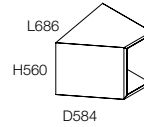

Statement of Line

Shape A