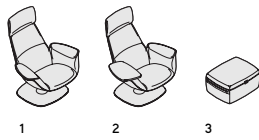

Cord Pass-Through
Charge while you work,
without all the cord clutter.

Swivel Base
Rotate to and fro
with auto-return.

Massaud Work Lounge

Collection.

The Massaud Lounge Collection brings work and life in balance. The iconic chair pairs with a swivel tablet surface to catch up on work, and a storage ottoman to make it disappear.

Massaud Lounge

Massaud Work Lounge

Interior Storage
The convenience to put work away from the comfort of home.

Lid
Kick back to reveal storage or keep closed to kick up your feet.

Side Storage
External storage for extra accessibility.

Materiality
A range of fabrics and product finishes.

Massaud Ottoman

Product Elements

- 1 Lounge
- 2 Work Lounge
- 3 Storage Ottoman

Details

Lounge:
41.3H x 36.8W x 32.9D
Work Lounge:
41.3H x 41.3W x 32.9D
Ottoman:
14.0H x 26.0W x 20.5D