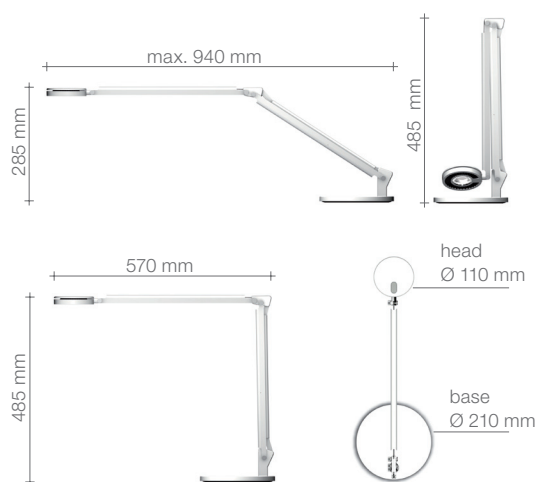

## MAXIMUM USER CONTROL

Wireless current allows 360° head and lower arm rotation. The 3 points of articulation and the dimming control from 100% to 15% accommodates various tasks.

### FIXING OPTIONS

1. Freestanding mount
2. c:scape rail mount
3. Slatwall mount

## DIMENSIONS

## TECHNICAL INFORMATION

dash™ LED Light	
Source	LED (3x)
Energy consumption	8W
Luminous efficacy - illuminance	25.6 lumens/Watt - 1206 lux
Colour temperature	3500 Kelvin
Colour rendering index	80
Cable length	2,74 m
Average lifetime	50 000 hours
Technical features	Fully articulated arm Dimming control 360° rotation Removable universal driver
Material	Steel, aluminum and ABS plastic