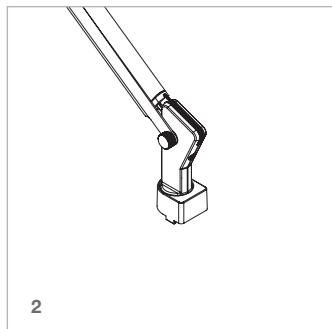

## MAXIMUM USER CONTROL

Wireless current allows 360° head and lower arm rotation. The 3 points of articulation and the dimming control from 100% to 15% accommodates various tasks.